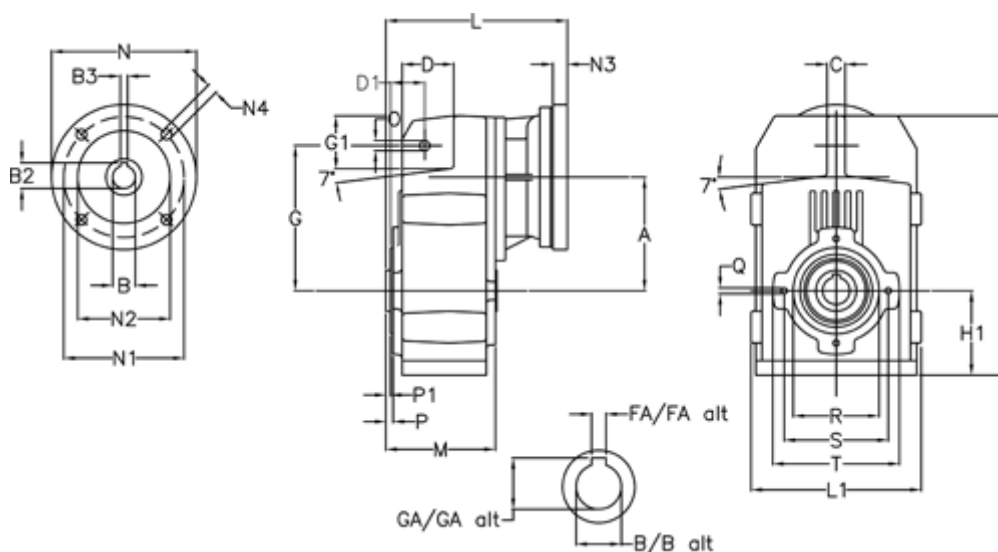

Article number: 29560314073230

Description: Shaft mounted gear
A313H35-140,7-P80B5

Measures

A = 150.50	FA = 10	M = 125.0	Q = M10x17
B = 35	G = 170	N = 200	R = 110
B1 = 19	G1 = 84.0	N1 = 165	S = 130
B2 = 21.8	GA = 38.3	N2 = 130	T = 150
B3 = 6	H = 326.0	N4 = M10x20	
C = 20	H1 = 102.0	O = 13	
D = 68.0	L = 245.0	P = 6.5	
D1 = 54.0	L1 = 210	P1 = 3.5	